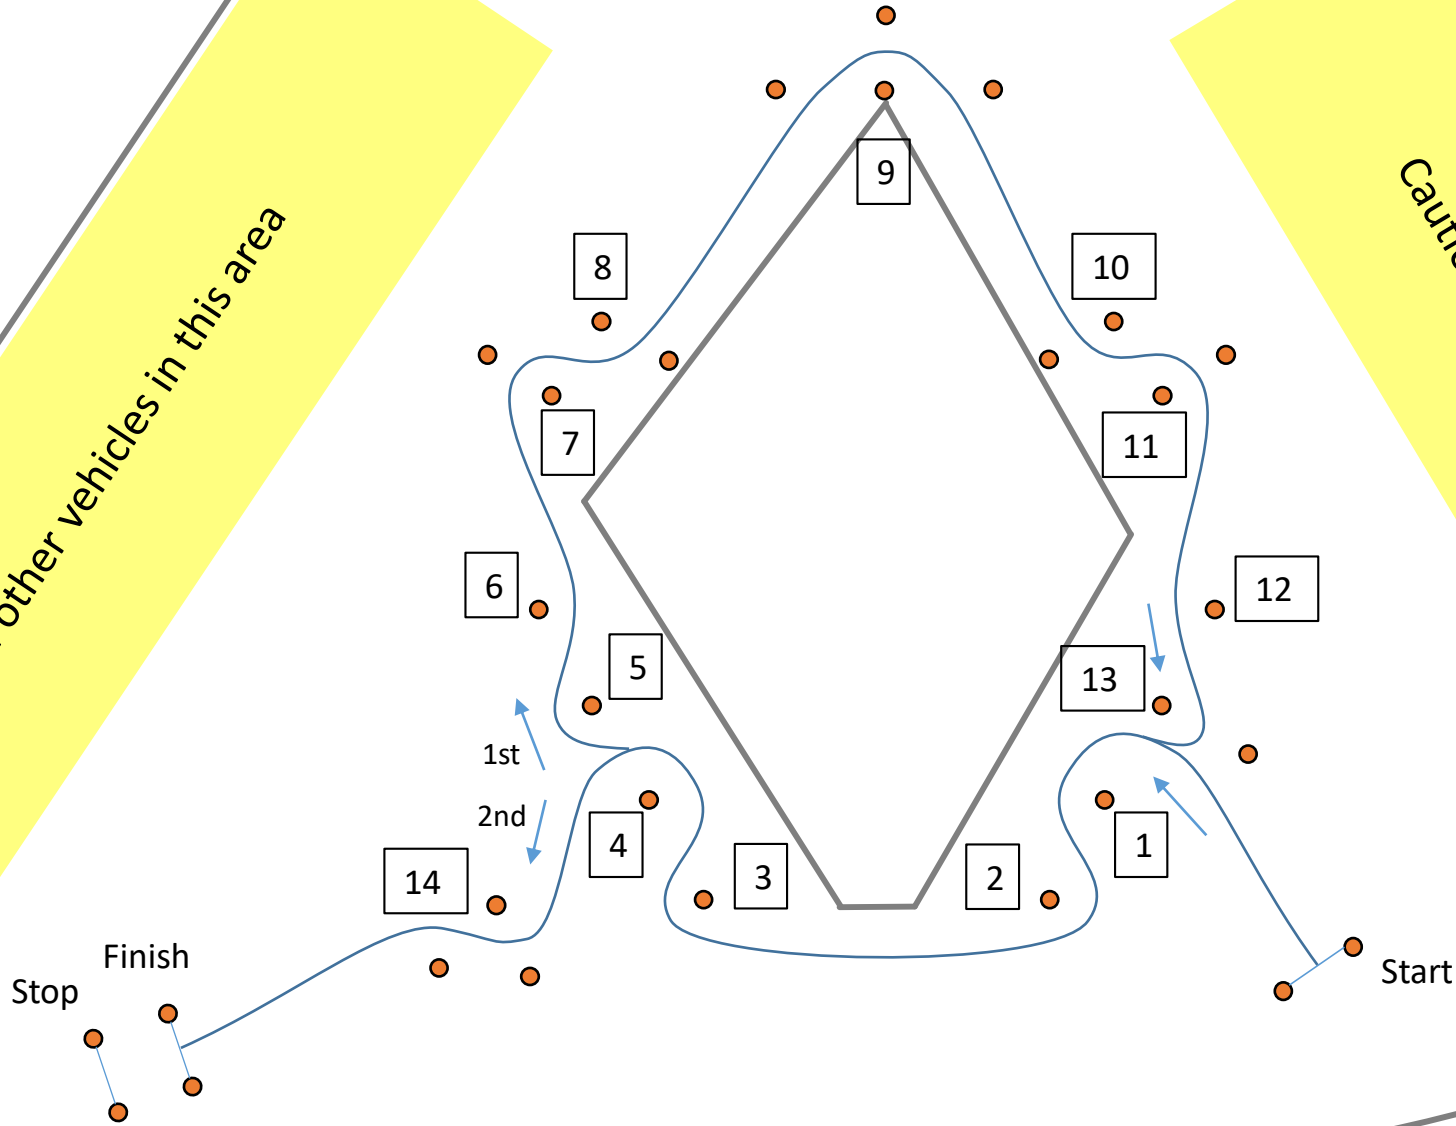

Wattisham Autosolo
4th June 2023

Test A, E, I (morning)

Test B, F, J (morning)

Test C, G, K (morning)

NOT TO SCALE

Test D, H, L (morning)

Caution other vehicles in this area

Caution other vehicles in this area

Test N, R (afternoon)

Test O, S (afternoon)

NOT TO SCALE

Test P, T (afternoon)

NOT TO SCALE