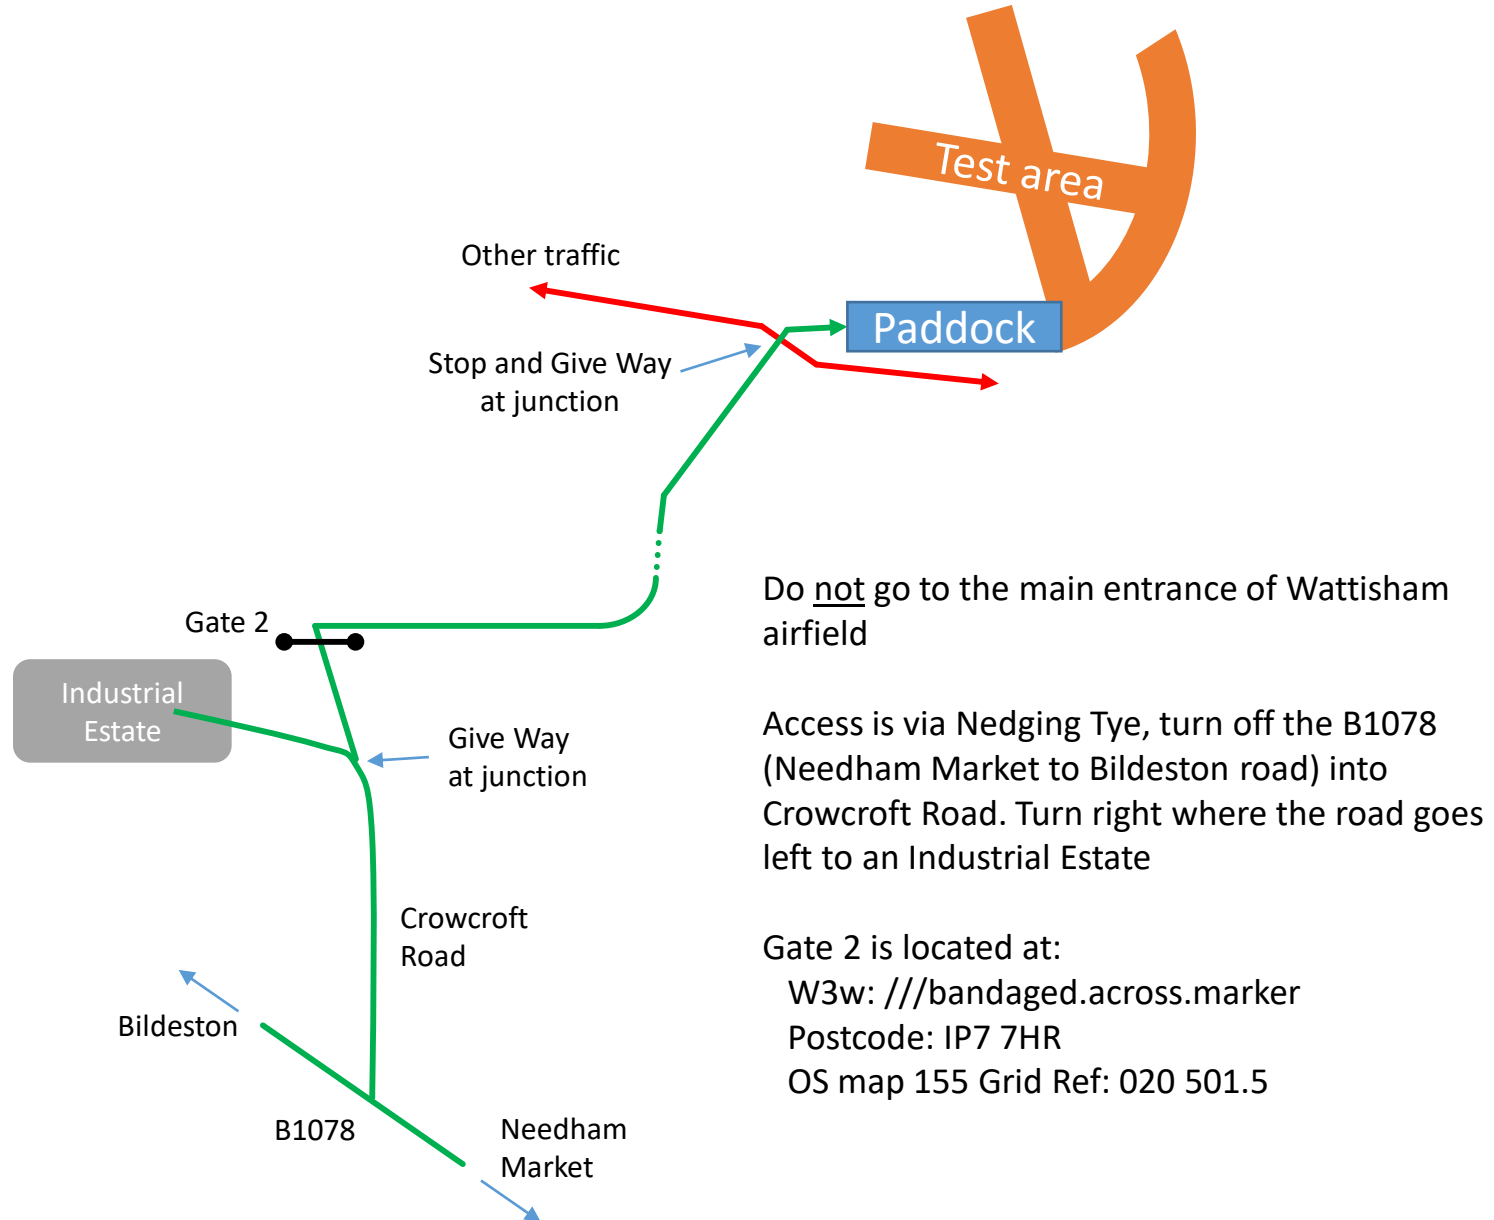

Wattisham Autosolo
4th June 2023

Test A, E, I (morning)

Test B, F, J (morning)

Test C, G, K (morning)

NOT TO SCALE

Test D, H, L (morning)

Caution other vehicles in this area

Caution other vehicles in this area

Test N, R (afternoon)

Test O, S (afternoon)

NOT TO SCALE

Test P, T (afternoon)

NOT TO SCALE