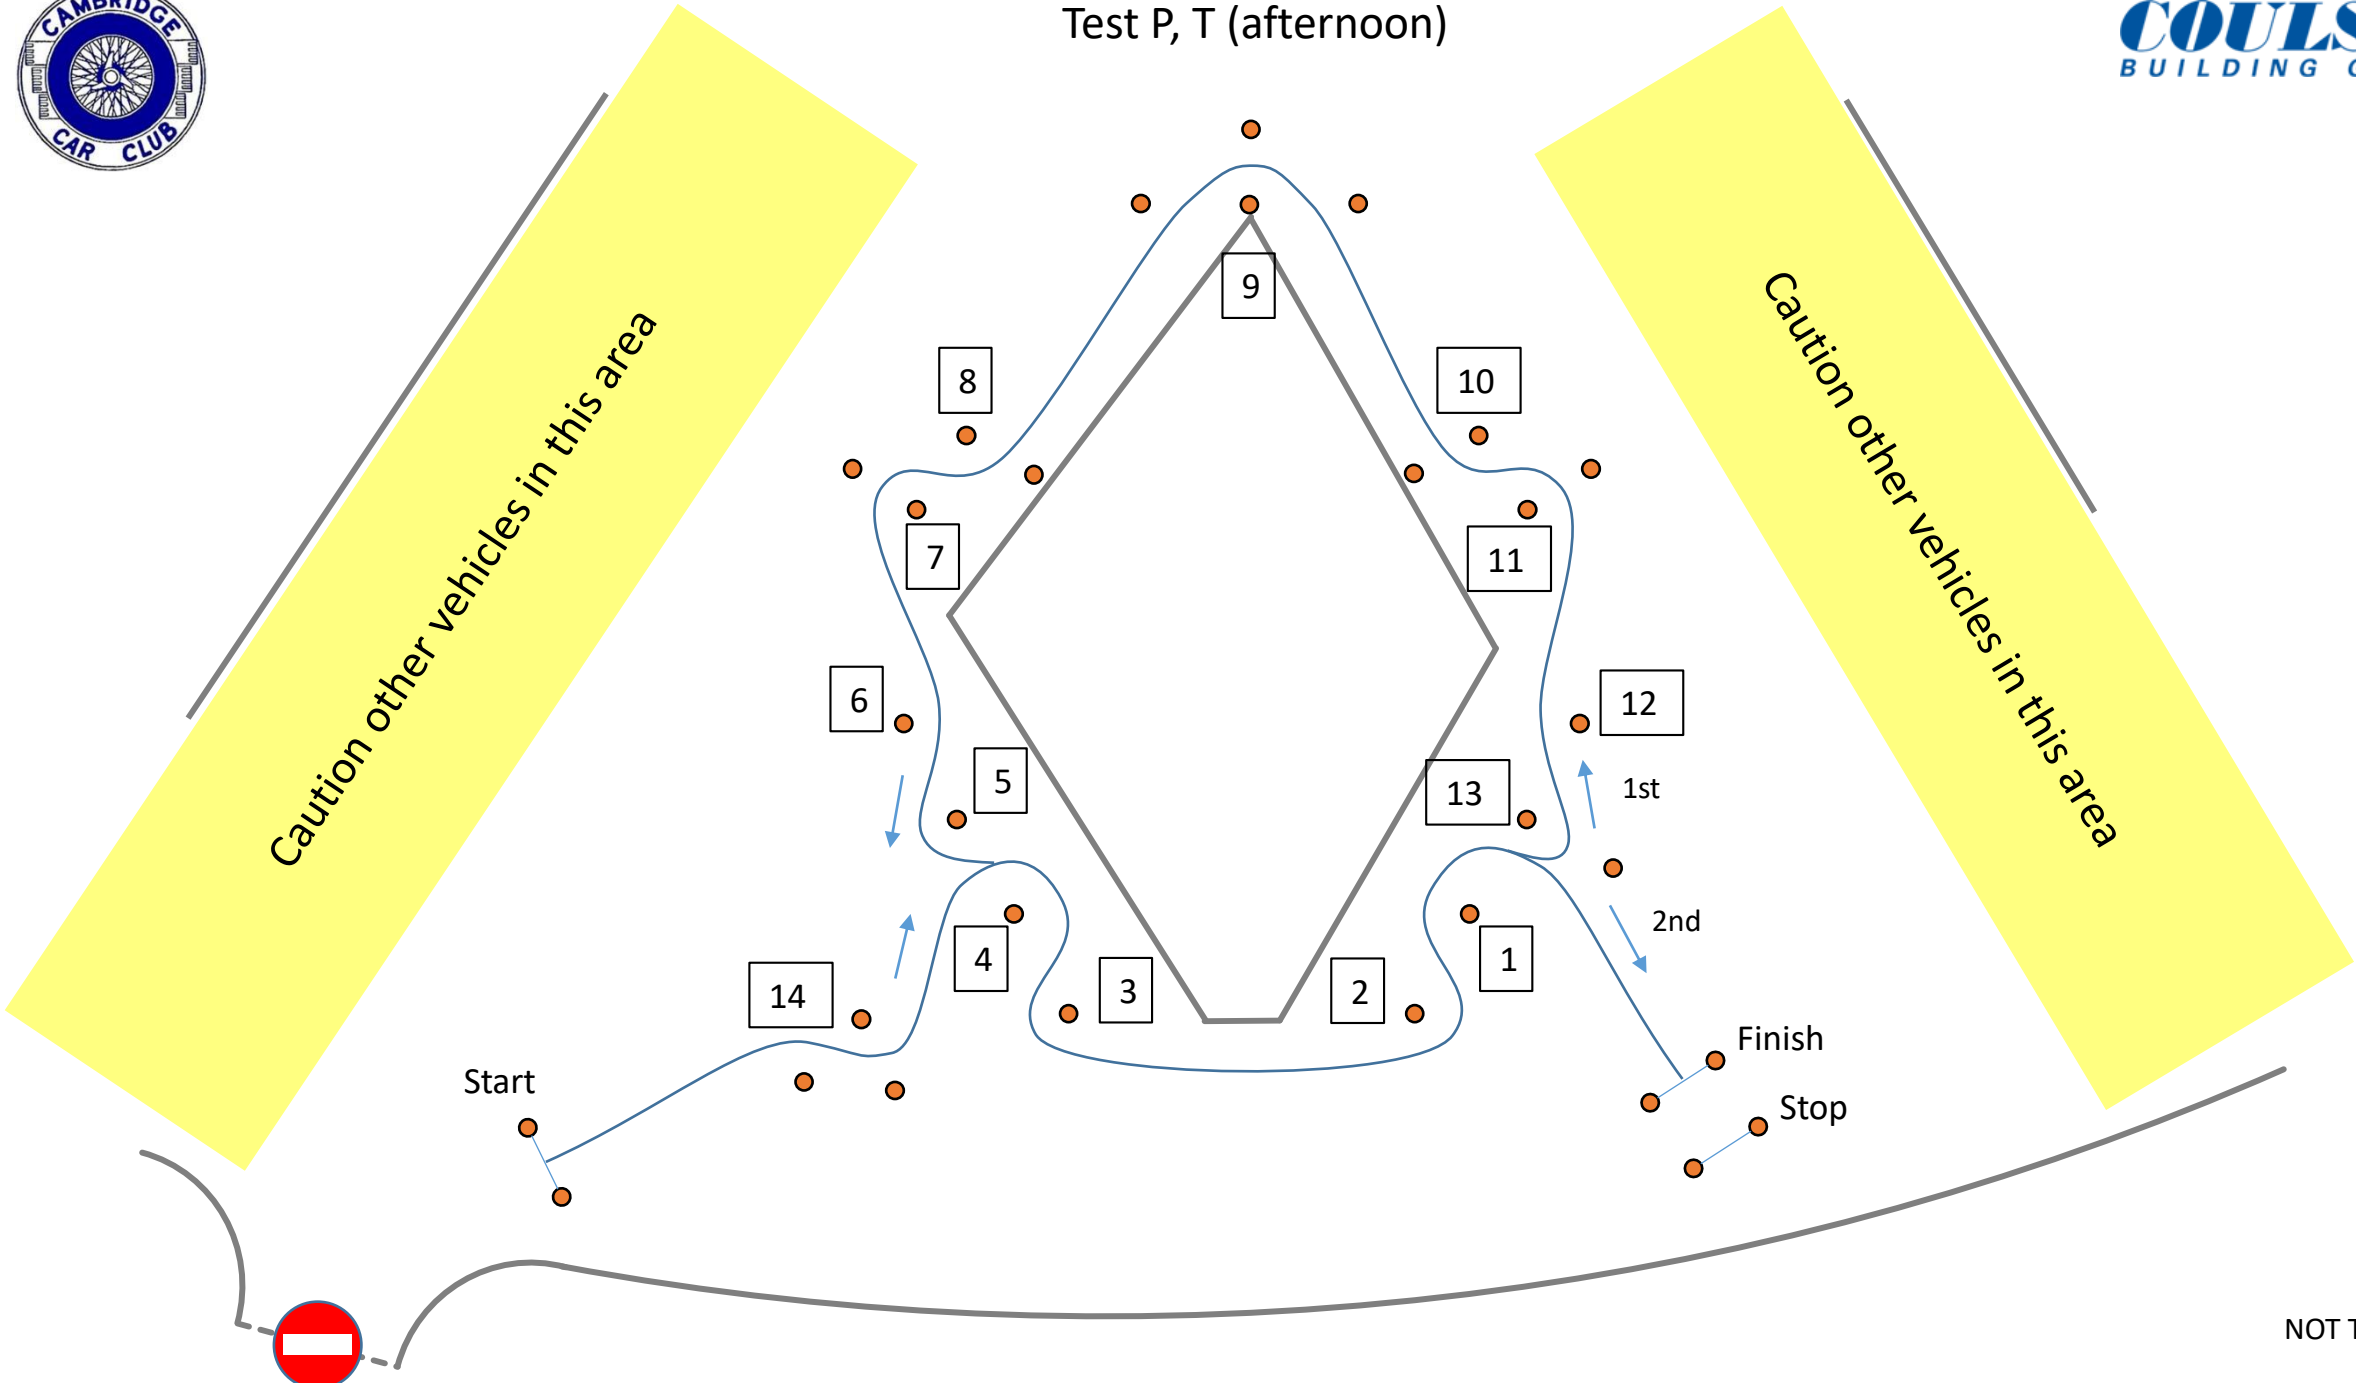

Wattisham Autosolo
4th June 2023

Test A, E, I (morning)

Test B, F, J (morning)

Test C, G, K (morning)

NOT TO SCALE

Test D, H, L (morning)

Caution other vehicles in this area

Caution other vehicles in this area

Test N, R (afternoon)

Test O, S (afternoon)

NOT TO SCALE

Test P, T (afternoon)

NOT TO SCALE